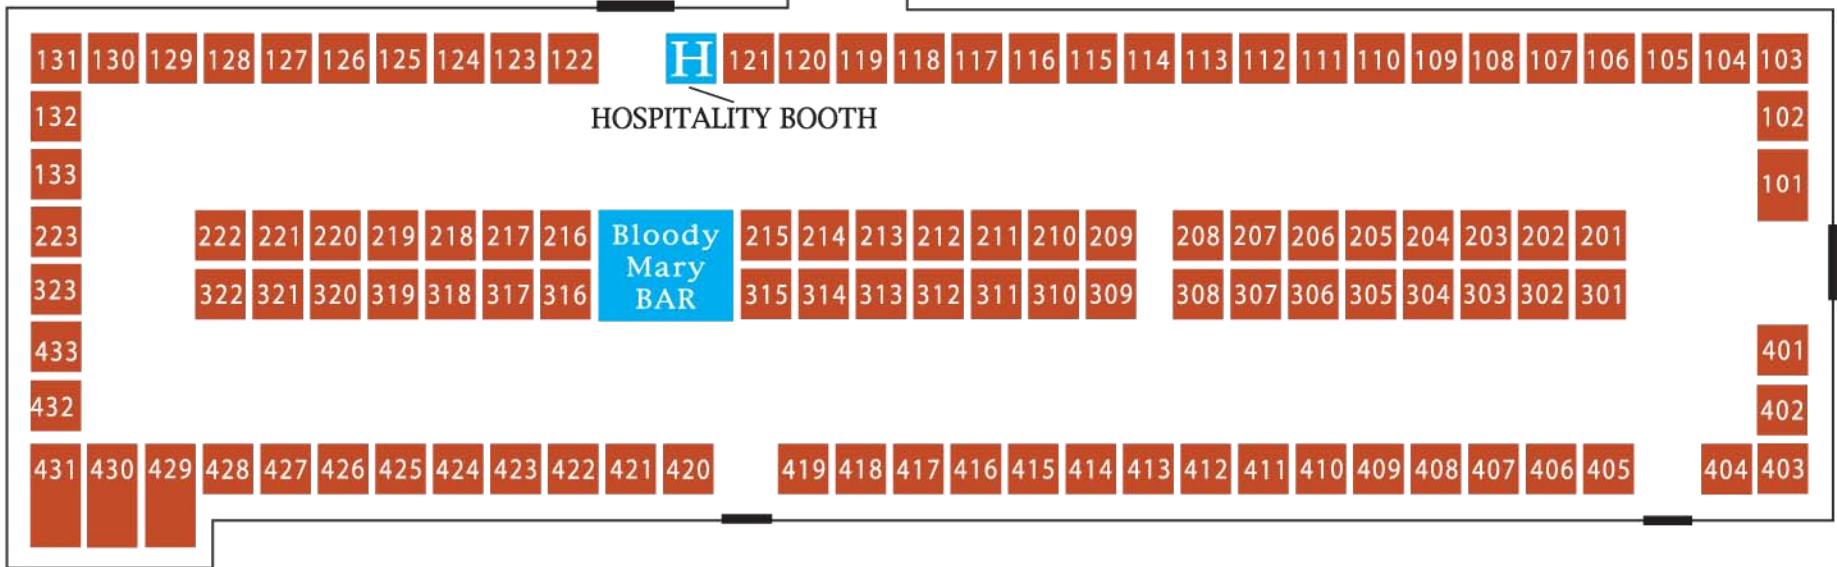

2016 MAP

The Olde Train Depot • 1511 Northern Pacific RD, Brainerd, MN

VENDOR ENTRY
LOAD / UNLOAD

ENTRANCE

HOSPITALITY BOOTH

Bloody
Mary
BAR

PARKING

TICKETS

**Map subject to change pending final draft.